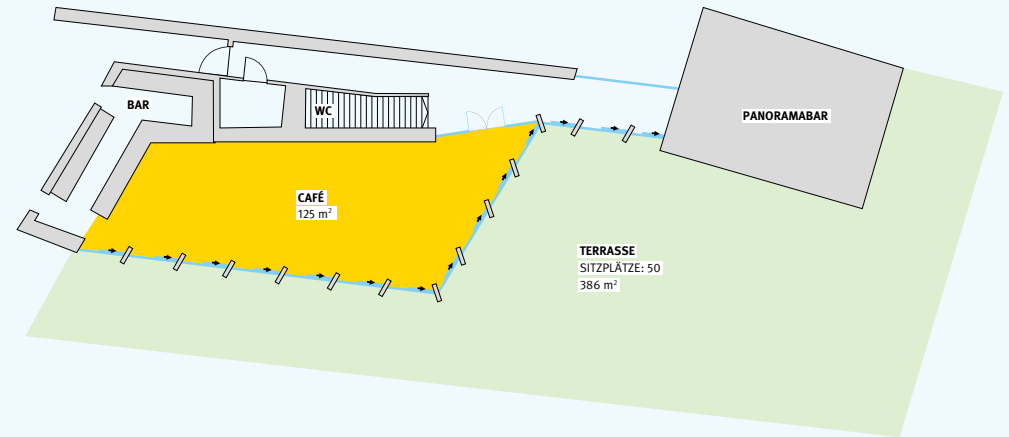

CAFÉ

KURZBESCHREIBUNG / SHORT DESCRIPTION:

Das lichtdurchflutete Café im Wasserturm ist bekannt für sein hervorragendes Frühstück, kleine Snacks sowie Kaffee- und Eisspezialitäten. Auf Anfrage ist das Café für Ihr Firmenevent exklusiv buchbar.

The light-filled Café Wasserturm is renowned for its excellent breakfast, snacks as well as coffee and ice cream specialities. The café can be reserved exclusively for your company event on request.

Kapazitäten Capacity						
Café	-	-	-	-	-	60
Abmessungen Dimensions	Länge Length	Breite Width	Höhe Height	Fläche Area		
Café	15,8 m	8 m	4 m	125 m²		
Dieser Raum bietet Ihnen: This room offers you:						
Moderationsausstattung: Presentation equipment:						
Weitere Ausstattung: Additional equipment:	Teilbeschattung Partial shading